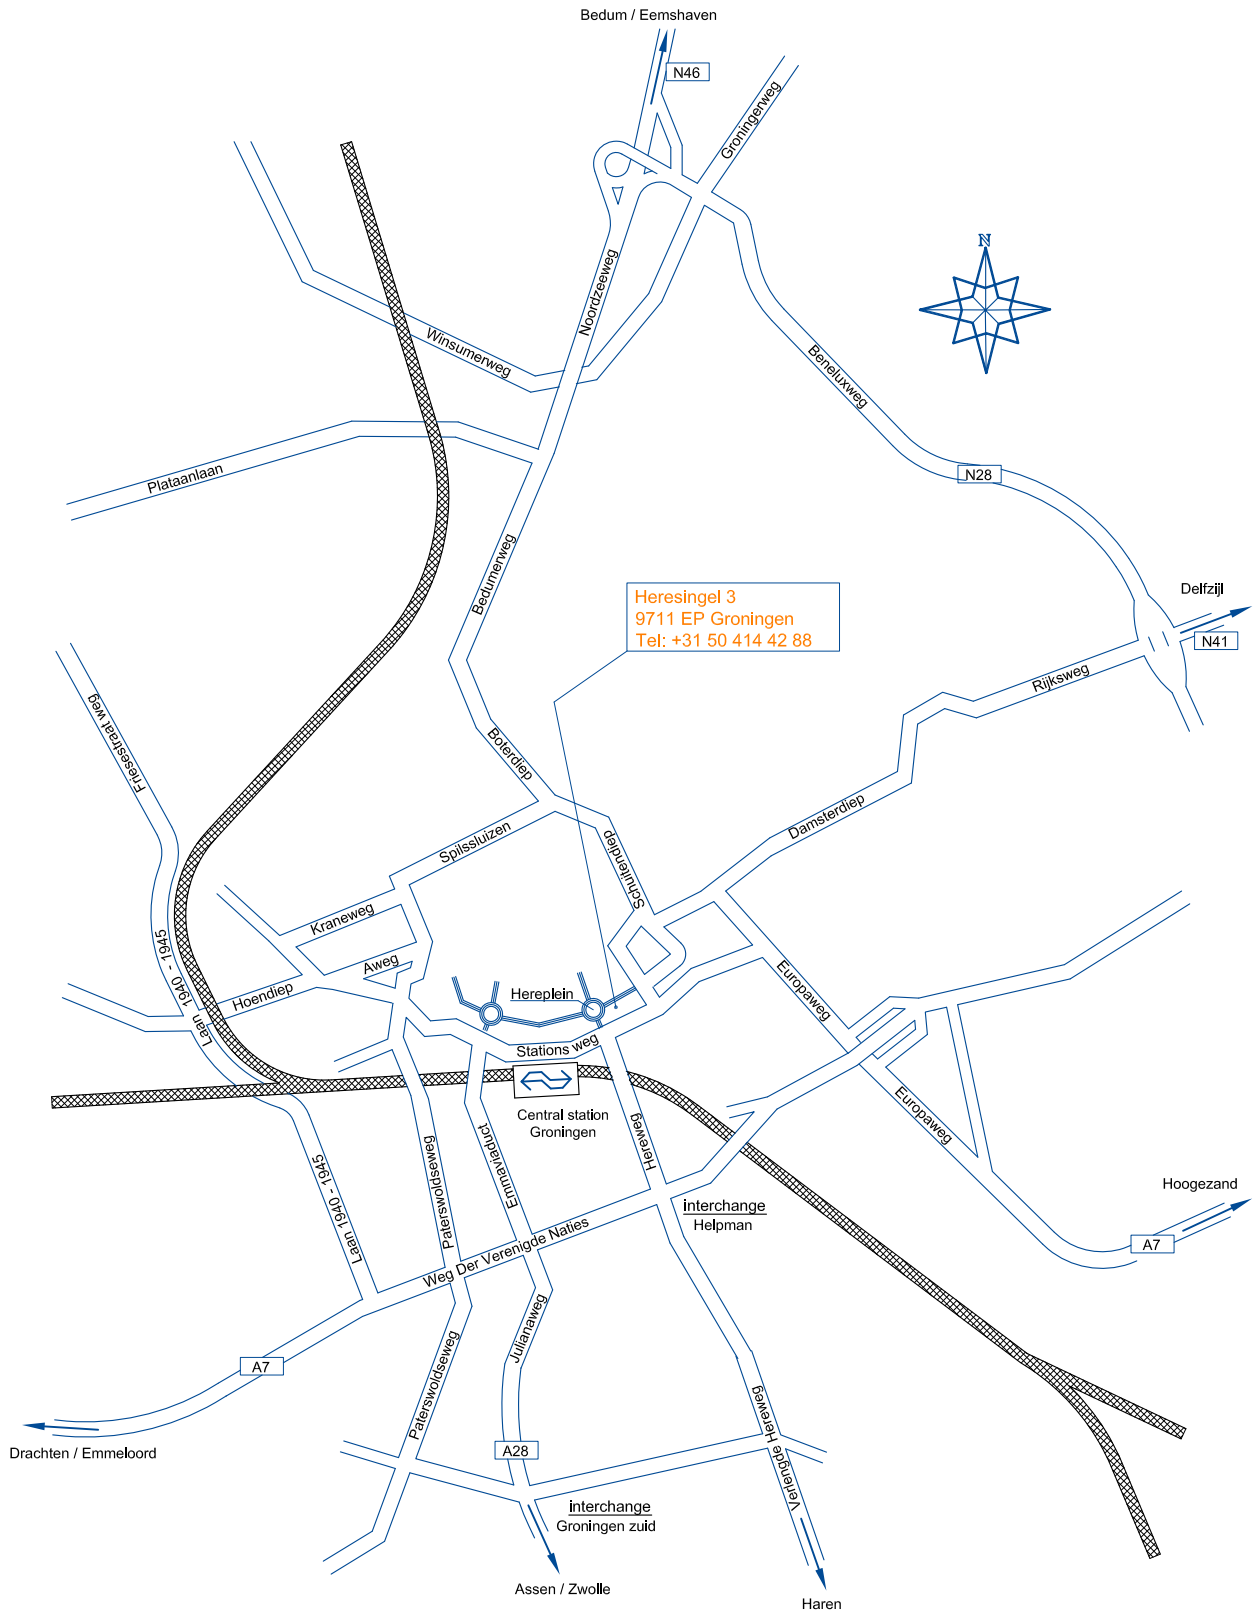

VEREENIGDE
Heresingel 3
9711 EP Groningen

T +31 50 414 42 88
F +31 50 312 00 17
E-mail patent@vereenigde.com
trademark@vereenigde.com

Patents • Trademarks • Designs